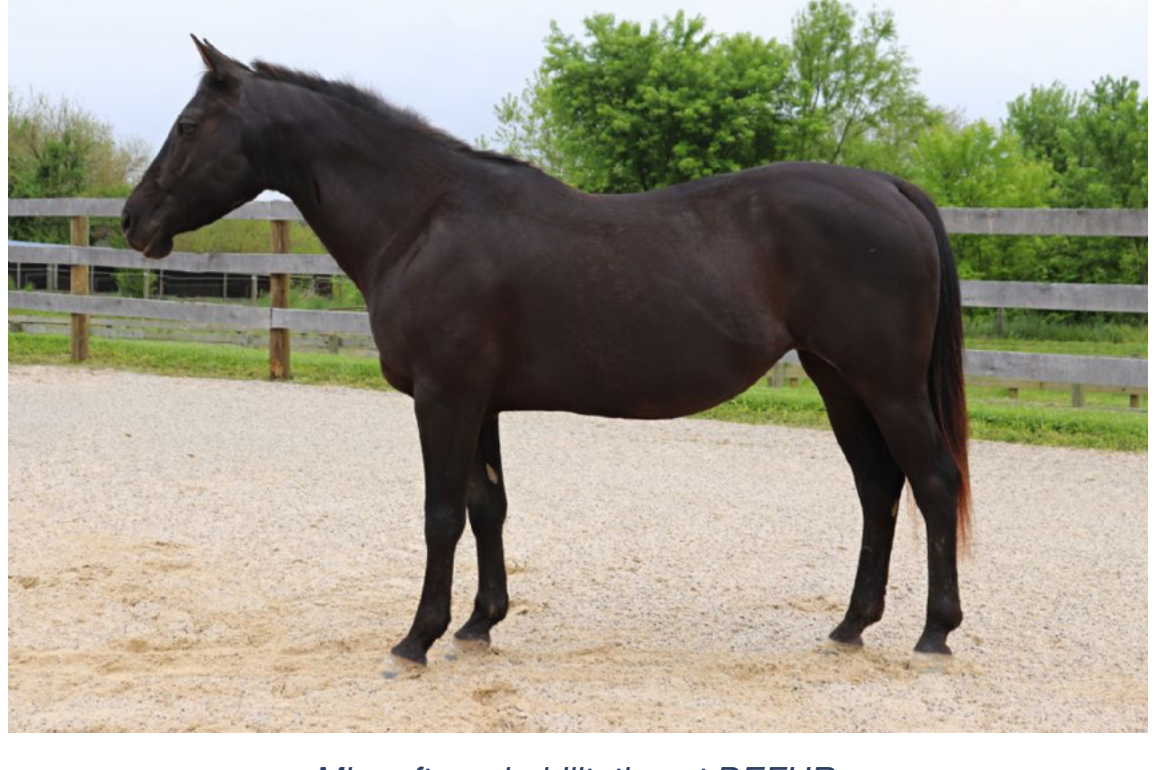

[Visit DEFHR](#)

Mistletoe Miracle's Glow-Up

Mira upon arrival at DEFHR.

Mistletoe Miracle, known as Mira in the barn, came to DEFHR in December 2021 after being seized by animal control officers due to severe neglect. She was extremely emaciated when she arrived, scoring a 1 out of 9 on the Henneke Body Condition Scale. Mira made a miraculous recovery and is now healthy and thriving.

She was previously adopted but recently returned due to no fault of her own. After completing a few weeks of professional training with DEFHR's trainers, she will be available for adoption again. If you're looking for a fun trail riding partner, Mira might be for you. Keep an eye out for her bio to appear on the "available horses" section of our website.

[Read the Article](#)

Featured Horse of the Month: Ivery Isle

21-year-old Paint gelding, 14.3hh

Ivery Isle is an absolute gentleman and a barn favorite thanks to his quiet, cuddly personality. A lover of treats, he will sniff them out even if you feel you've hidden them well. Ivery enjoys his carrot stretches so much that he'll proactively offer his nose to his flank in an attempt for more snacks.